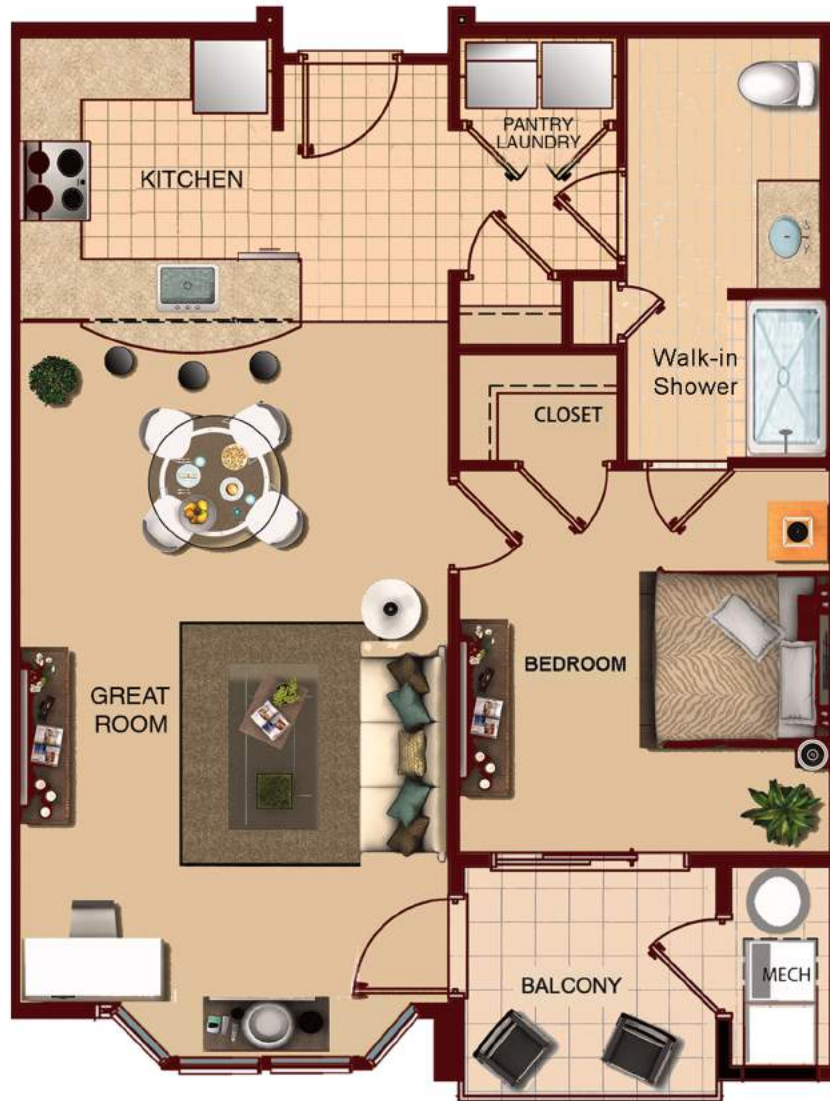

The Copeland 1 Bedroom / 1 Bath Approx. 814 S.F.

Sales Center:
Cory Lane Elmwood Park, NJ 07407
For information call: (201) 794-2329 Fax (201) 794-2165
www.gardenhomes.com

These floor plans are for marketing purposes and may contain options not included in the base price. Final layouts are subject to field variations. We reserve the right to make changes in design, terms and products without notice or obligation.